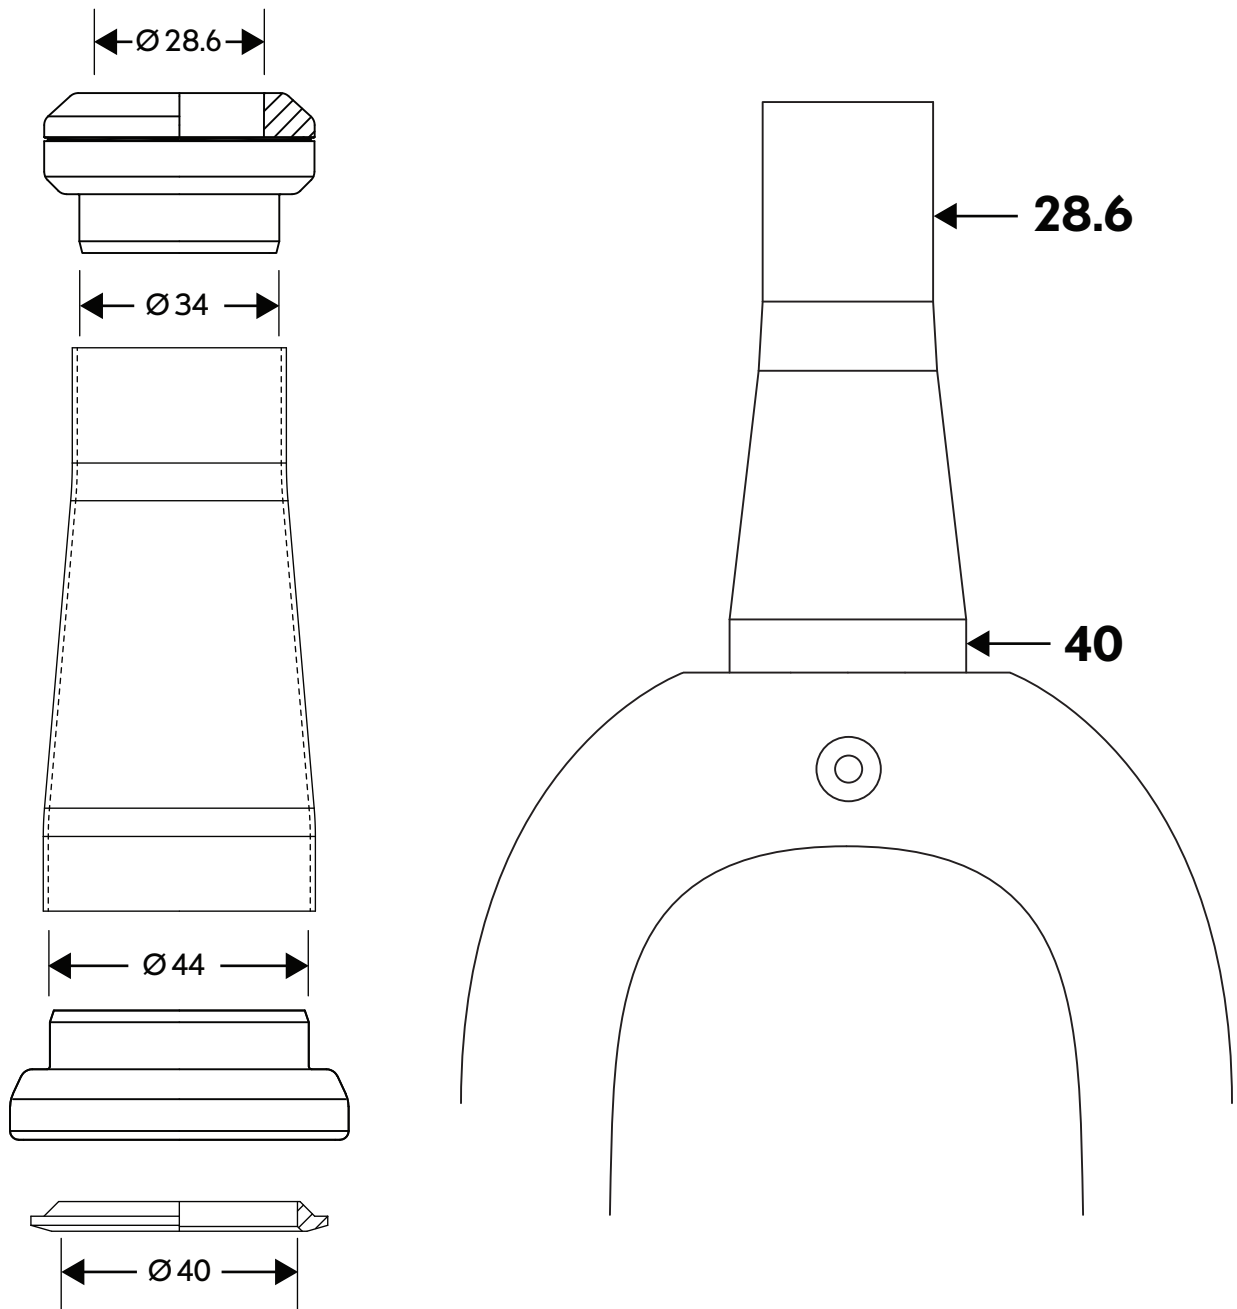

HEADSET SPEC FOR STAVANGER TAPERED HEADTUBE AND 1-1/8" STRAIGHT STEEL FORK

TOP EC34 | 28.6 BOTTOM EC44 | 30

HEADSET SPEC FOR STAVANGER TAPERED HEADTUBE AND 1-1/2" TAPERED CARBON FORK

TOP EC34 | 28.6 BOTTOM EC44 | 40

HEADSET SPEC FOR STAVANGER TAPERED HEADTUBE AND 1-1/4" TAPERED CARBON FORK

TOP EC34 | 28.6 BOTTOM EC44 | 33