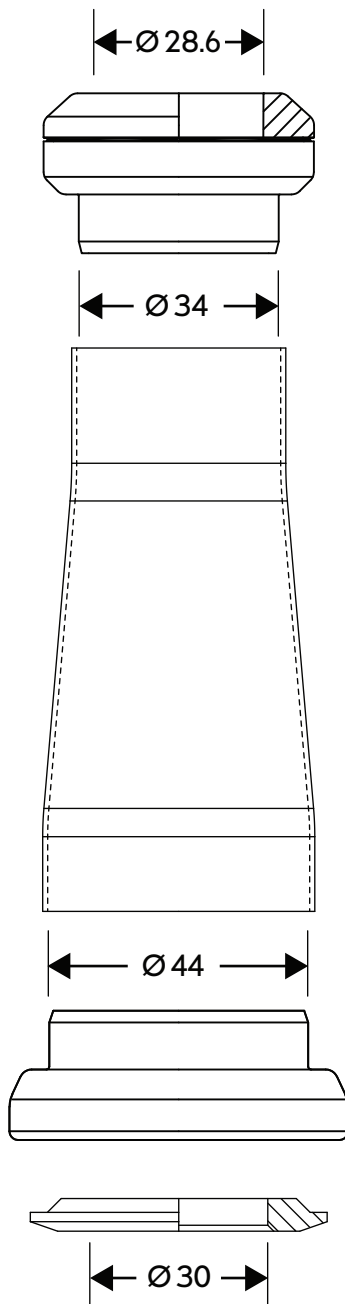

HEADSET SPEC FOR STAVANGER TAPERED HEADTUBE AND 1-1/8" STRAIGHT STEEL FORK

TOP EC34 | 28.6 BOTTOM EC44 | 30

HEADSET SPEC FOR STAVANGER TAPERED HEADTUBE AND 1-1/2" TAPERED CARBON FORK

TOP EC34 | 28.6 BOTTOM EC44 | 40

HEADSET SPEC FOR STAVANGER TAPERED HEADTUBE AND 1-1/4" TAPERED CARBON FORK

TOP EC34 | 28.6 BOTTOM EC44 | 33