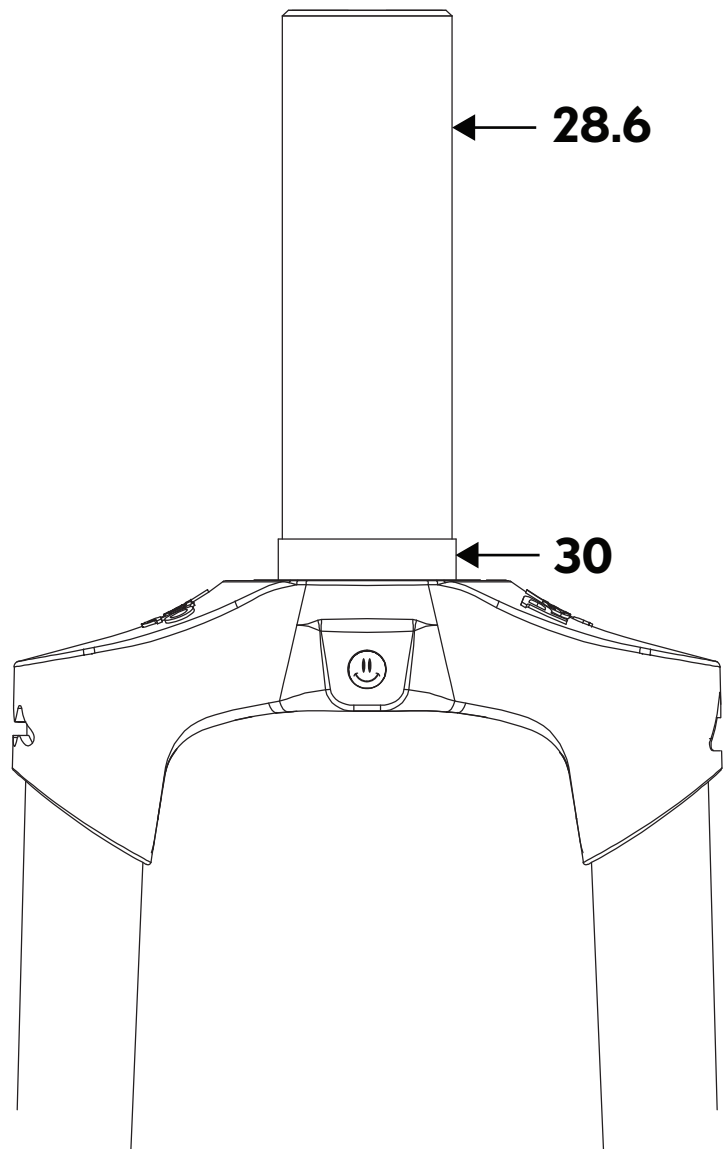

HEADSET SPEC FOR STAVANGER TAPERED HEADTUBE AND 1-1/8" STRAIGHT STEEL FORK

TOP EC34 | 28.6 BOTTOM EC44 | 30

HEADSET SPEC FOR STAVANGER TAPERED HEADTUBE AND 1-1/2" TAPERED CARBON FORK

TOP EC34 | 28.6 BOTTOM EC44 | 40

HEADSET SPEC FOR STAVANGER TAPERED HEADTUBE AND 1-1/4" TAPERED CARBON FORK

TOP EC34 | 28.6 BOTTOM EC44 | 33